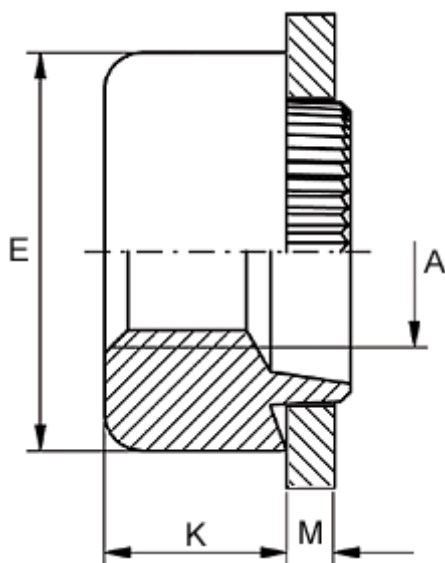

Article number: 12738000035700

Description: KLEE-coil 738 000 035.700
M3,5 Light-alloy metal

Measures

Female thread A	= M3,5
Height K	= 3.0
Outer diameter E	= 7.0
Plate thickness	= 5.0
Recommended bore diameter +0.05	= 6.0